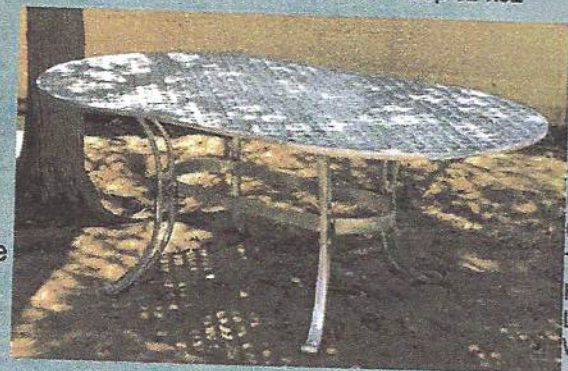

A5348
Lg.
Openweave
Table
H. 27"
L. 85"
W. 40"

A 5349
Medium
Openweave
Table
H. 27"
L. 63"
W. 40"