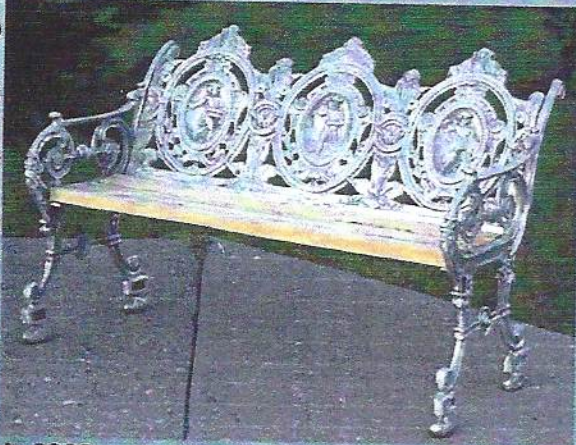

A 5006
Archweave
Cocktail Table
H. 16"
Top Diam. 20"

All dimensions approximate

A 5001
Seasons Patio Set 5 Piece
Table Diam. 41"

A 5350
Fern Bench
H. 30" Seat H. 14.5" Seat W. 40"

A 5250
Fern Chair
H. 30" Seat H. 14.5"

A 2200
Tree Seasons Bench (All Aluminum)
H. 33" Seat H. 15" L. 50"

A 2000
Four Seasons Bench (All Aluminum)
H. 33" Seat H. 15" L. 66"

A 5070
Lily Cocktail Table
H. 16"
W. 17" Base 14"

A 2100
Two Seasons Bench (All Aluminum)
H. 33" Seat H. 15" L. 37"