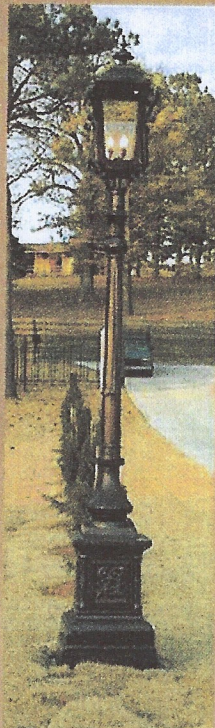

A 1901
El Paso Lamp
2Arms
H. 14/16

A 1903
El Paso Lamp
1Arm
H. 14/16

A 1905
El Paso Single
H. 14'

A 1873
Escalade Post
W/ Globe Guard
H. 14/16'

A 1202
Brantford
Lamp
H. 11'

A 1904
Gothic Lamp
H- 12'

A 1623
Compton Lamp
H. 120"
Base 21.5x21.5"

A 1874
Roman Lamp
H.8.5'

A 1636
San Antonio
Lamp
H. 11'

A 1877
Naval Lamp W/
Sabana Top
H. 14' Base 16.5x16.5"

All dimensions approximate
Do Not include Globes