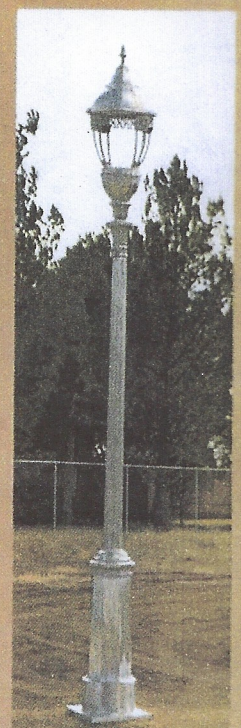

A 1901
El Paso Lamp
2Arms
H. 14/16

A 1903
El Paso Lamp
1Arm
H. 14/16

A 1905
El Paso Single
H. 14'

A 1873
Escalade Post
W/ Globe Guard
H. 14/16'

A 1202
Brantford
Lamp
H. 11'

A 1904
Gothic Lamp
H- 12'

A 1623
Compton Lamp
H. 120"
Base 21.5x21.5"

A 1874
Roman Lamp
H.8.5'

A 1636
San Antonio
Lamp
H. 11'

A 1877
Naval Lamp W/
Sabana Top
H. 14' Base 16.5x16.5"

All dimensions approximate
Do Not include Globes