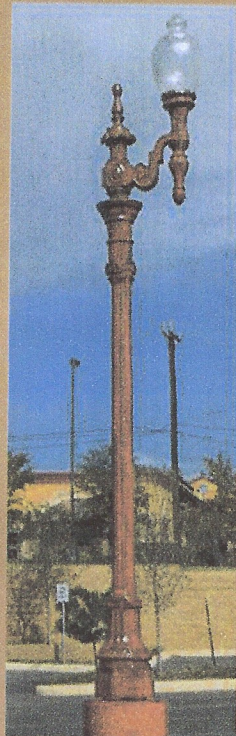

A 1901
El Paso Lamp
2Arms
H. 14/16

A 1903
El Paso Lamp
1Arm
H. 14/16

A 1905
El Paso Single
H. 14'

A 1873
Escalade Post
W/ Globe Guard
H. 14/16'

A 1202
Brantford
Lamp
H. 11'

A 1904
Gothic Lamp
H- 12'

A 1623
Compton Lamp
H. 120"
Base 21.5x21.5"

A 1874
Roman Lamp
H.8.5'

A 1636
San Antonio
Lamp
H. 11'

A 1877
Naval Lamp W/
Sabana Top
H. 14' Base 16.5x16.5"

All dimensions approximate
Do Not include Globes