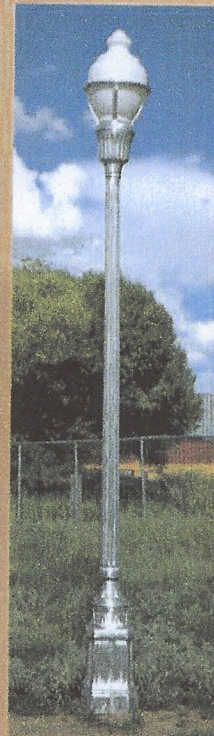

A 1901
El Paso Lamp
2Arms
H. 14/16

A 1903
El Paso Lamp
1Arm
H. 14/16

A 1905
El Paso Single
H. 14'

A 1873
Escalade Post
W/ Globe Guard
H. 14/16'

A 1202
Brantford
Lamp
H. 11'

A 1904
Gothic Lamp
H- 12'

A 1623
Compton Lamp
H. 120"
Base 21.5x21.5"

A 1874
Roman Lamp
H.8.5'

A 1636
San Antonio
Lamp
H. 11'

A 1877
Naval Lamp W/
Sabana Top
H. 14' Base 16.5x16.5"

All dimensions approximate
Do Not include Globes