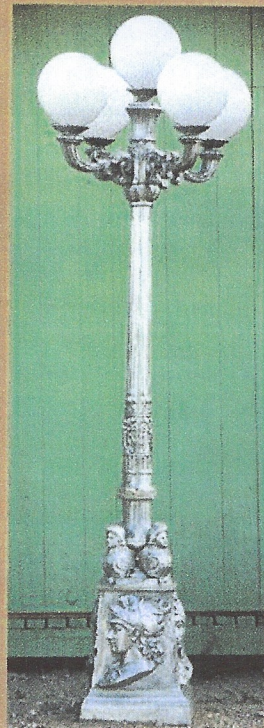

A 1901
El Paso Lamp
2Arms
H. 14/16

A 1903
El Paso Lamp
1Arm
H. 14/16

A 1905
El Paso Single
H. 14'

A 1873
Escalade Post
W/ Globe Guard
H. 14/16'

A 1202
Brantford
Lamp
H. 11'

A 1904
Gothic Lamp
H- 12'

A 1623
Compton Lamp
H. 120"
Base 21.5x21.5"

A 1874
Roman Lamp
H.8.5'

A 1636
San Antonio
Lamp
H. 11'

A 1877
Naval Lamp W/
Sabana Top
H. 14' Base 16.5x16.5"

All dimensions approximate
Do Not include Globes